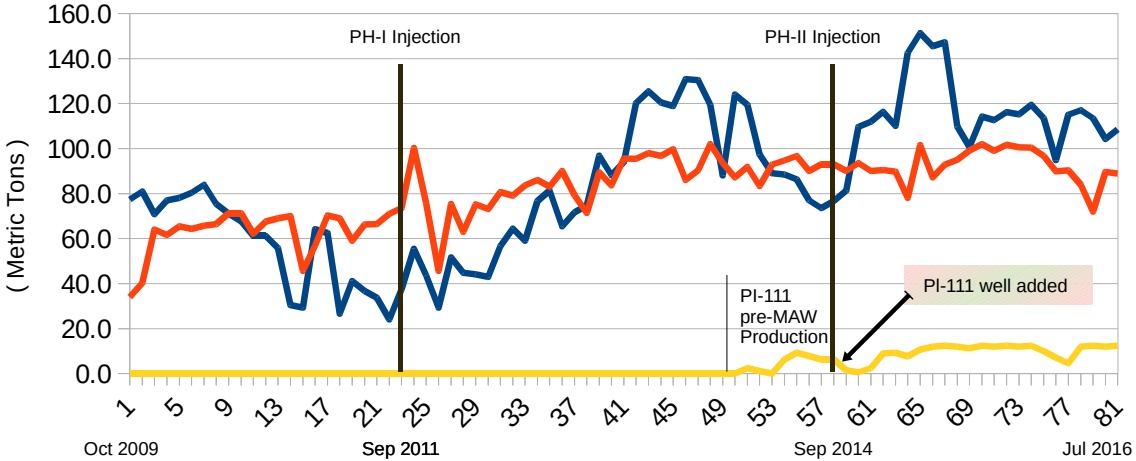

Monthly Oil Production - Plawowice MAW Project

23 Months Pre-MAW and 56 Months Post-MAW Production

PI-52 PI-159 PI-111